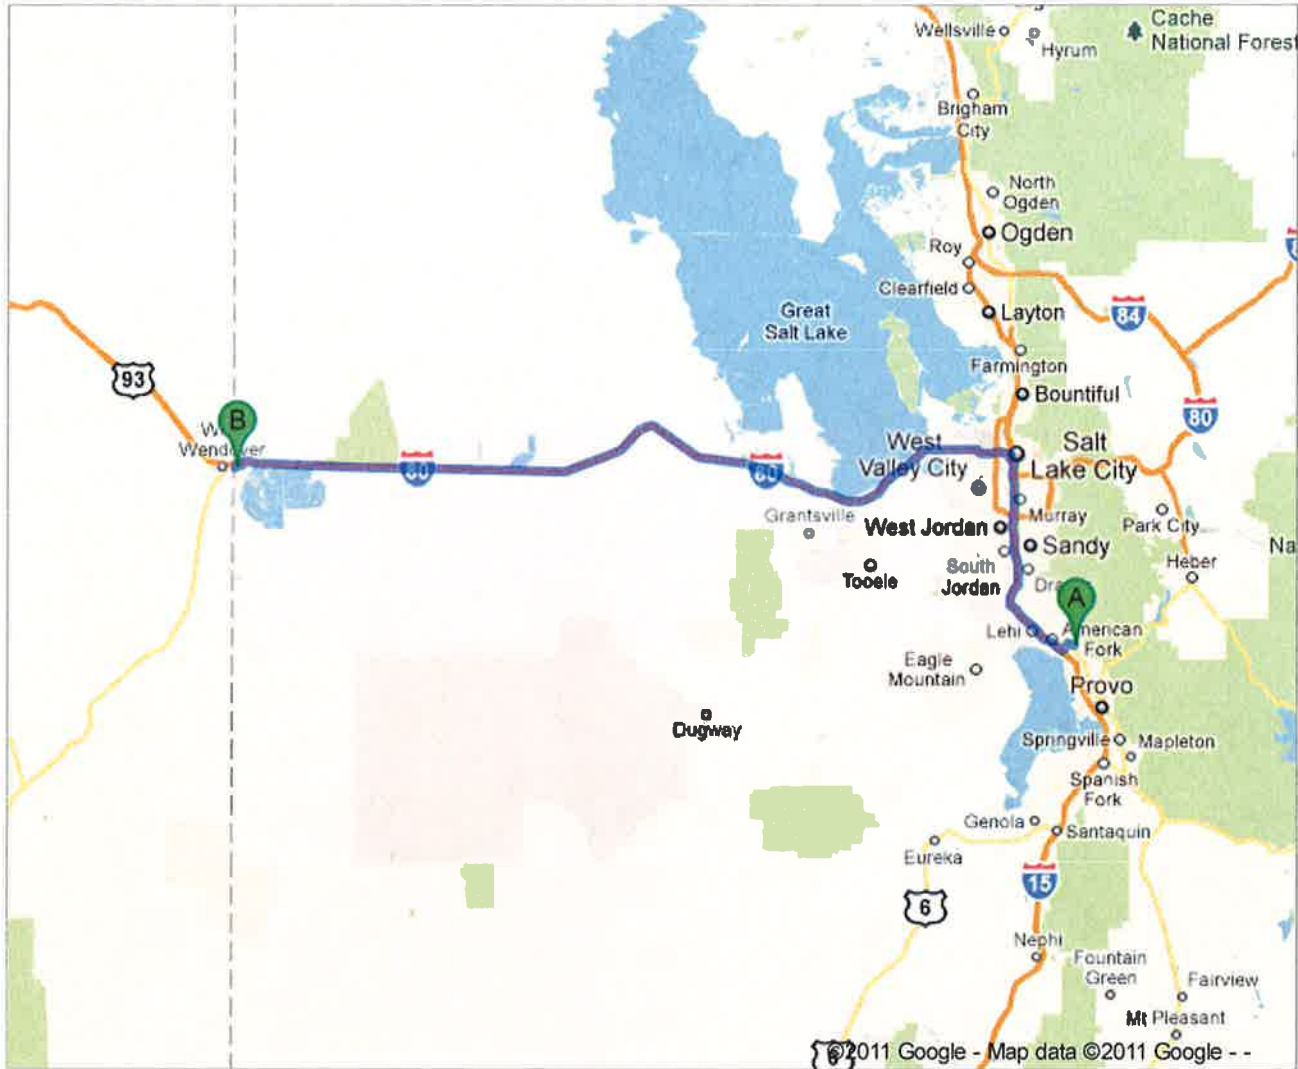

To see all the details that are visible on the screen, use the "Print" link next to the map.

Wendover

- merge onto **I-15 N** toward **Salt Lake City** 32.2 mi
- Slight right onto **I-80 W** (signs for **Reno/S.L. International Airport**) 117 mi
- Take exit **2** for **Utah 58** toward **Wendover/Interstate 80 Business** 1.3 mi
- Merge onto **I-80 BUS W/UT-58 W** 1.2 mi
- 7. Turn left onto **400 E St/4th St/Wildcat Blvd**