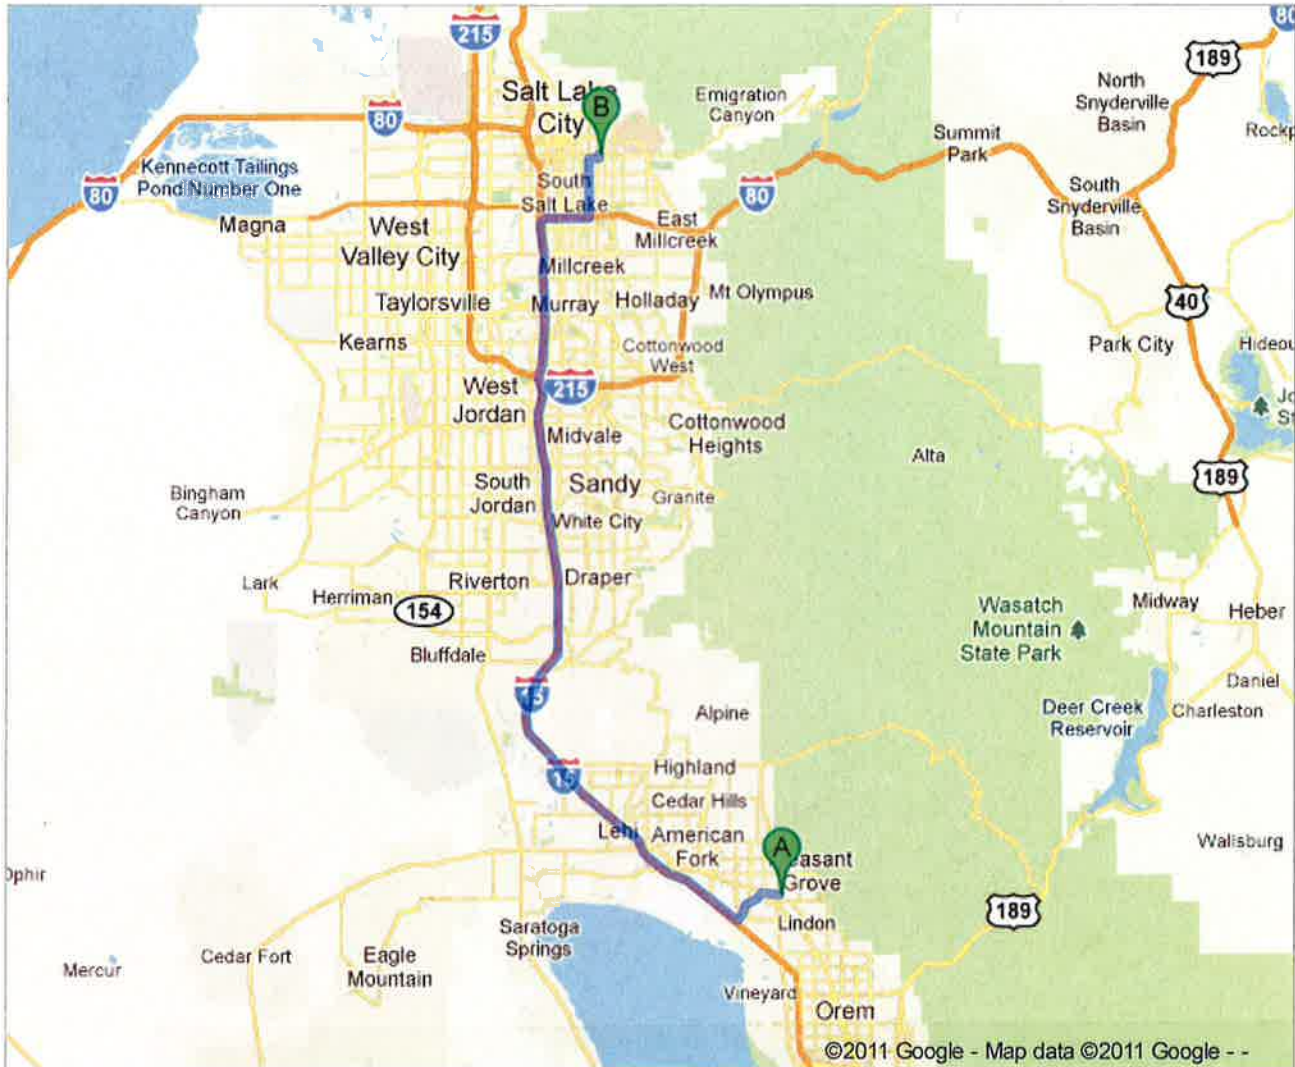

To see all the details that are visible on the screen, use the "Print" link next to the map.

- merge onto **I-15 N** toward **Salt Lake City** 29.0 mi
- Take exit **304** to merge onto **I-80 E** toward **Cheyenne** 1.9 mi
- Take exit **125** for **700 E/State Route 71** 0.2 mi
- Turn left onto **S 700 E** 2.2 mi
- Turn right onto **E 900 S** 0.4 mi
- Turn left onto **Lincoln St**
Destination will be on the right 456 ft