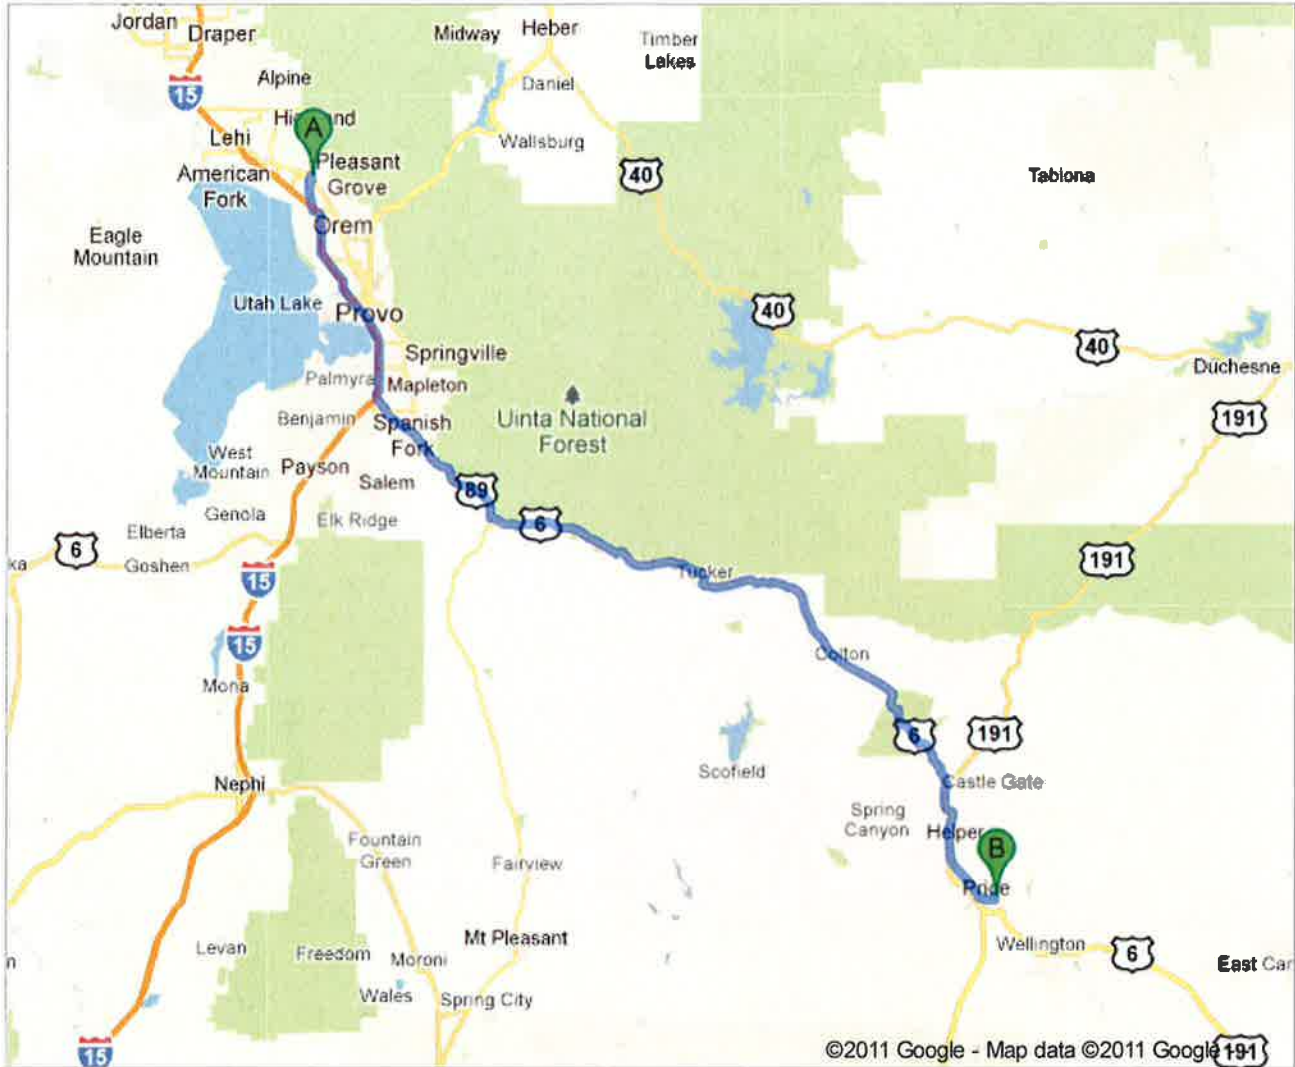

To see all the details that are visible on the screen, use the "Print" link next to the map.

merge onto **I-15 S**

14.6 mi

Take exit **258** to merge onto **US-6 E** toward **Price/Manti/US-89 E**

5.3 mi

Continue straight onto **US-6 E/US-89 S**

Continue to follow **US-6 E**

58.4 mi

Turn left toward **N Carbonville Rd**

269 ft

Continue straight onto **N Carbonville Rd**

3.4 mi

Turn left to stay on **N Carbonville Rd**

0.3 mi

Pinnacle H.S.

1.0 mi